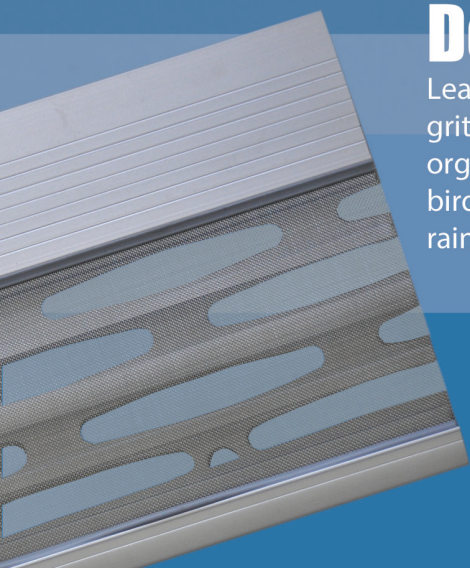

The GutterDome Difference

GutterDome is a permanent solution to an annual problem™. Each year, countless hours are spent cleaning clogged and debris filled rain gutters. This is a time consuming and dangerous task which is eliminated by installing GutterDome gutter guard. Our cutting edge siphoning technology and innovatively designed gutter guard prevents clogged rain gutters and eliminates gutter cleaning for all-time™.

From Our Concept

- Plain weave surgical grade stainless steel wire mesh prevents debris from entering your rain gutter system
- Installs on majority of rain gutters (4" - 5" or 6" - 7" width) including curved, fascia, half round, K-style and ogee
- Installs on all roof types including cedar shakes, composition shingles, flat tile, metal, Spanish tile and stone coated steel
- Fastens to the front lip of your existing rain gutters with self-drilling screws that are Stalgard® coated
- Durable surface coating adheres to AAMA standards, is environmentally responsible, long lasting, low maintenance, scratch resistant and provides tough performance

To Your Home

Deter.

Leaves, pine needles, roof grit, seed pods, small organic matter and whirly birds from entering your rain gutter system.

Prevent.

The need for annual rain gutter cleaning. For purely aesthetic reasons, simply brush or blow the debris from the top of the rain gutter guard.